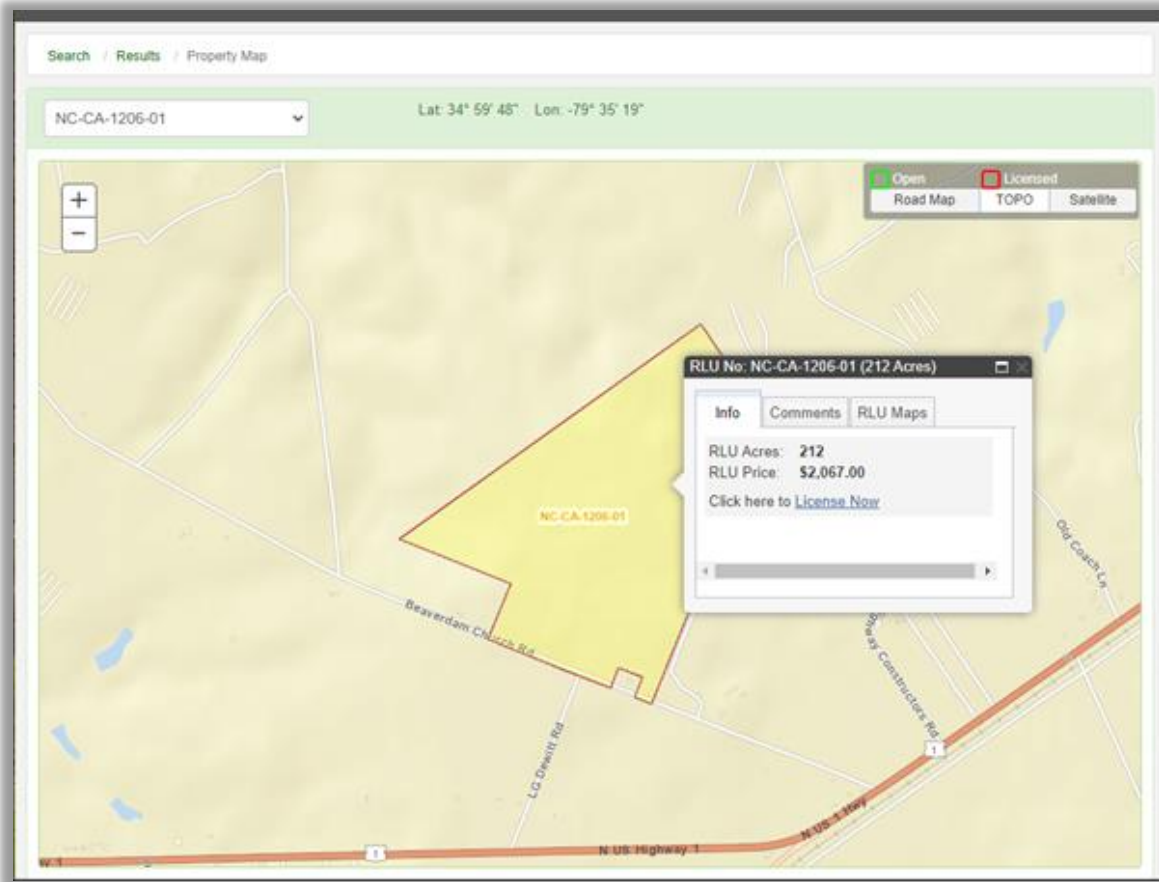

View RLU on the Map: Clicking allows you to view RLUs on an interactive map. You are also able to select the RLU you would like to view on the map from the drop-down arrow on the top left portion of your screen.