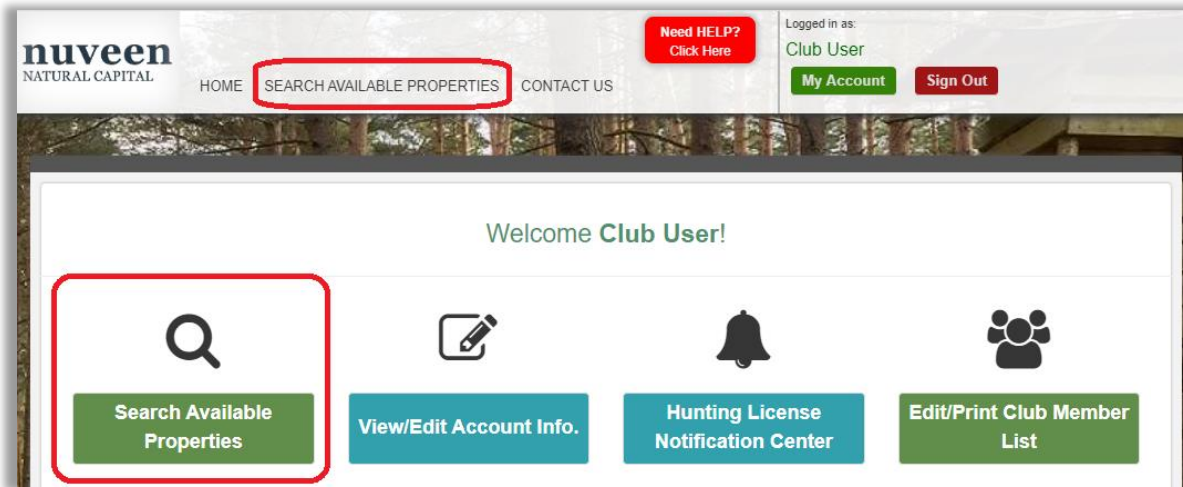

How to Search for Available Properties

The “Search for Available Properties” menu allows you to search for available properties and view maps associated with the property. Each tract of land available for licensing is identified by a Recreational License Unit (RLU) number. Hunting clubs are allowed to bid on and License as many RLUs as they like.

Land available for licensing is listed geographically by state and county. If your preferred county is not listed, then we do not currently have any property available for hunting in that county. Search results can be filtered by using the drop down arrows beside each of the search categories (state, county, RLU, price, and acres). The “Show RLUs” filter provides you with three options in which you can filter your search: show all available RLUs, open for bidding, and License now (no bidding).